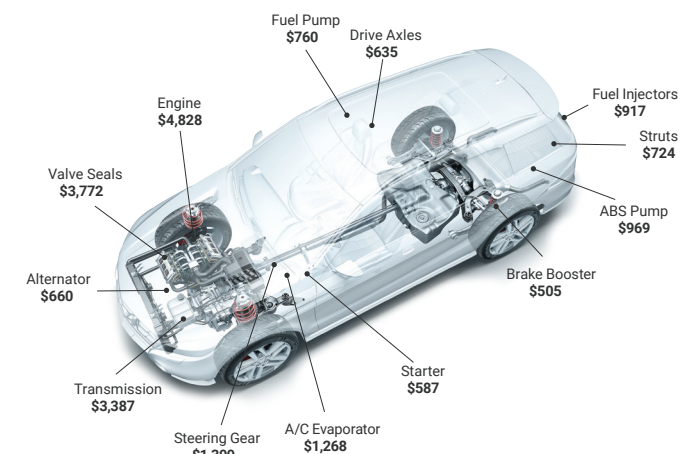

Go Beyond Your Vehicle's Factory-Certified Warranty

Purchasing a vehicle is a significant investment that is worth protecting. While vehicles today are built better than ever before, there is always the chance of a mechanical breakdown that requires a major repair. Having an underlying factory-certified powertrain warranty is a great start, but there are many other parts and components that won't be covered.

By adding a vehicle service contract, you can help protect yourself against unexpected repair costs that may result in significant out-of-pocket expenses. Certified+Plus Care has been specifically designed for vehicles with a limited warranty under the manufacturer's certification program. Our coverage options include the engine, transmission and drivetrain assembly, plus many more components and parts.